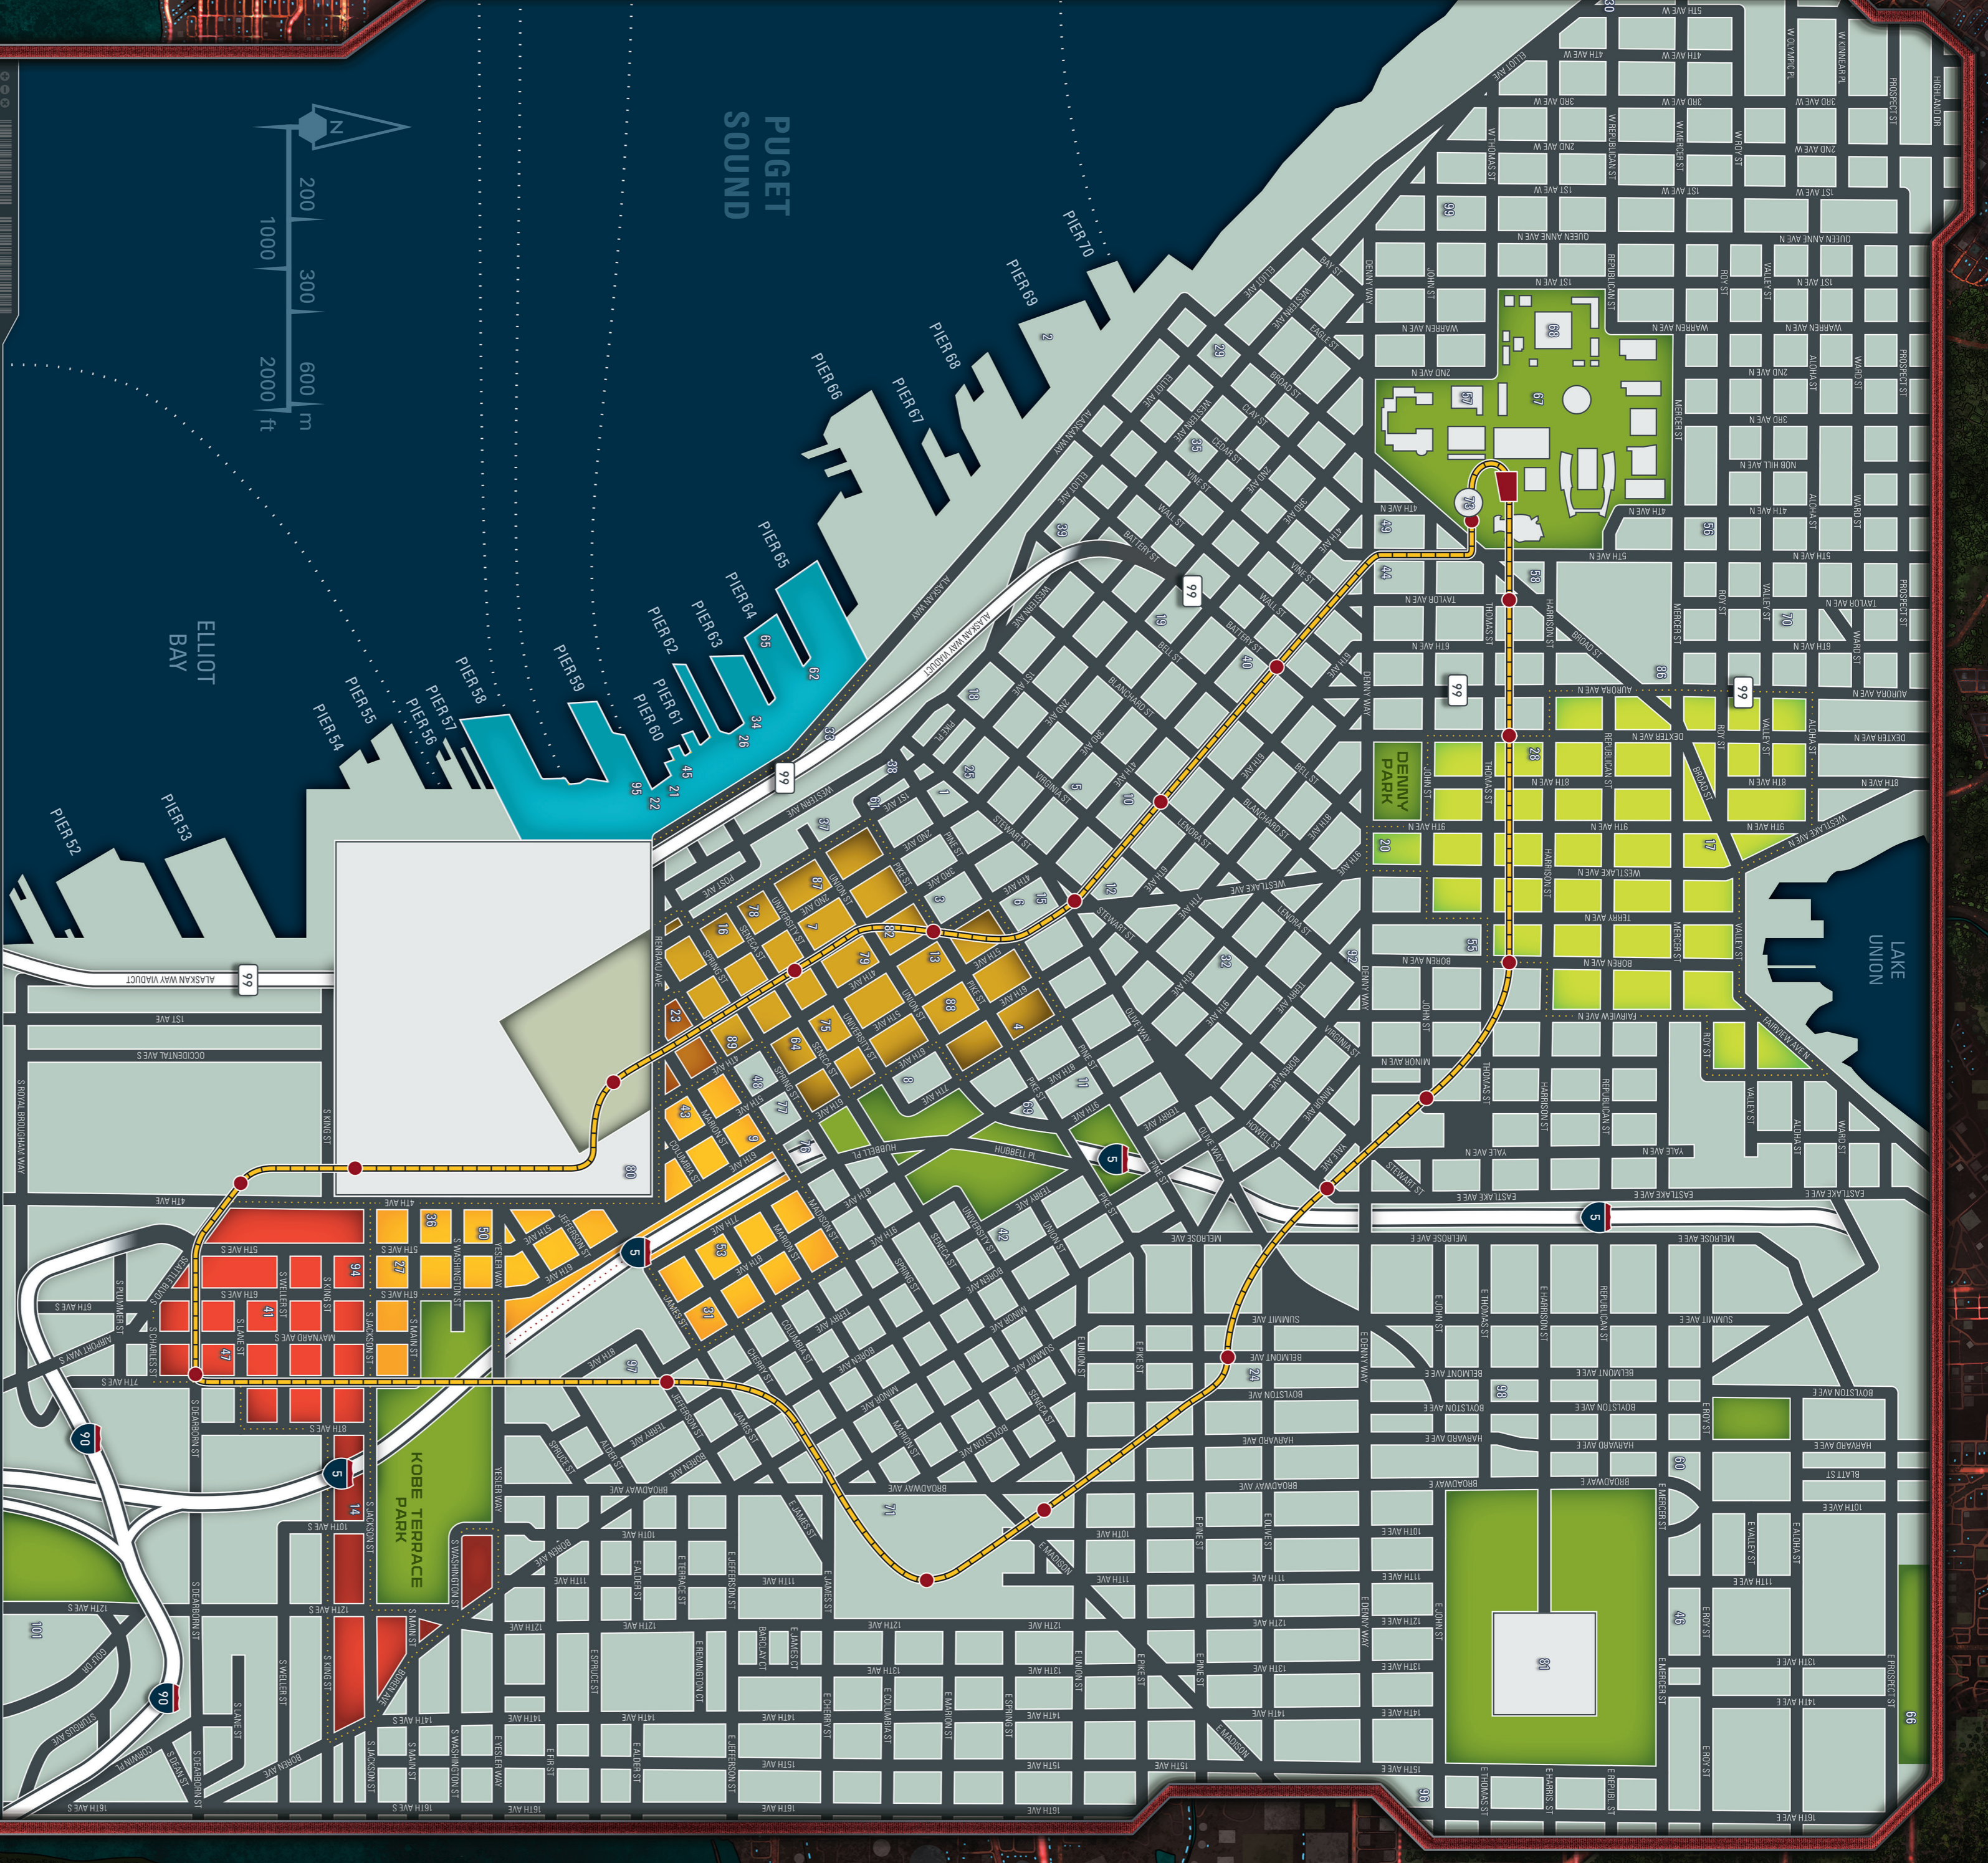

LEGENDE

UCAS Nation
 MAKAH Stamm
 CARASIR Hauptstadt
 VANCOUVER Metropole
 ASHFORD Stadt/Ort
 MT. RAINIER Landmarke

Staatsgrenze
 Stammesgrenze
 Interstate Highway
 Highway
 State Route

LEGENDE

Hotels
 Restaurants
 Bars und Nachtreis
 Attraktionen, Kultur, Unterhaltung
 Frauen und Konzerte
 Medizinische Einrichtungen

HOTELS

001 Grand International Hotel
 002 Hotel Vancouver
 003 The Westin Harbour Hotel
 004 The Westin Park Hotel
 005 The Westin Waterfront Hotel
 006 The Westin Seattle
 007 The Westin South Beach Resort
 008 The Westin South Beach Resort
 009 The Westin South Beach Resort
 010 The Westin South Beach Resort
 011 The Westin South Beach Resort
 012 The Westin South Beach Resort
 013 The Westin South Beach Resort
 014 The Westin South Beach Resort
 015 The Westin South Beach Resort
 016 The Westin South Beach Resort
 017 The Westin South Beach Resort
 018 The Westin South Beach Resort
 019 The Westin South Beach Resort
 020 The Westin South Beach Resort